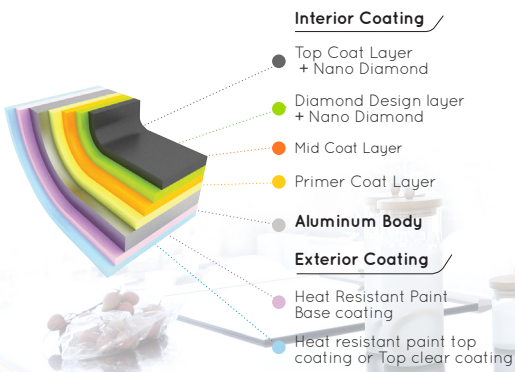

Marble Coating

Interior Coating

- Marble Coating
- Nano Silver Coating(Optional)
- Top Coating
- Mid Coating
- Primer Coating
- Hard Anodizing(Optional)
- Aluminum Body

Exterior Coating

- Primer Coating
- Marble top coating

Marble Coating

프리미엄 매직마블 궁중팬

모델명 | 크 기 | 30cm

프리미엄 매직마블 궁중팬

모델명 | 크 기 | 30cm

◆◆◆ Diamond Coating

◆◆◆ Diamond Coating

다이아몬드 IH 공중팬